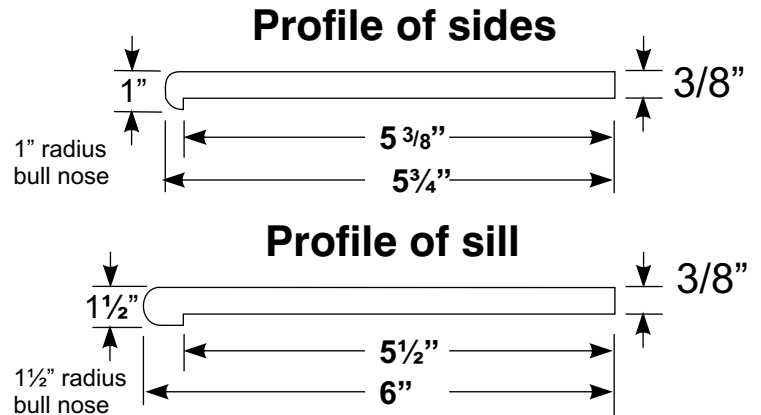

## Simulated Tile Window Kits

MODEL	W (DENOTES WIDTH OF WINDOW FRAME)
1600WK	16"
2400WK	24"
3000WK	30"
3600WK	36"
4200WK	42"
4800WK	48"

Material for side panels is a single 48" piece which cut in half will yield two 24" sides.

*AmeriWall* window kits are made up of three components consisting of a sill piece and two side pieces or panels. They are available in standard window widths listed above. The side pieces or panels of our window kit are 24" in length or height (*shipped as one 48" piece*), are designed to be installed in conjunction with the sill piece and terminate at the height of the *AmeriWall* enclosure.

The basic design of the *AmeriWall* window kits allow the sill and side pieces to be glued to a 2" minimum depth, relatively smooth surface window frame that has been exposed by completely removing that portion of *AmeriWall* around the window frame. Both the sill piece and side pieces of our window kits have a rounded bull nose, that extends over the parallel front surface of the edge of the window sill, sides and the enclosure wall.