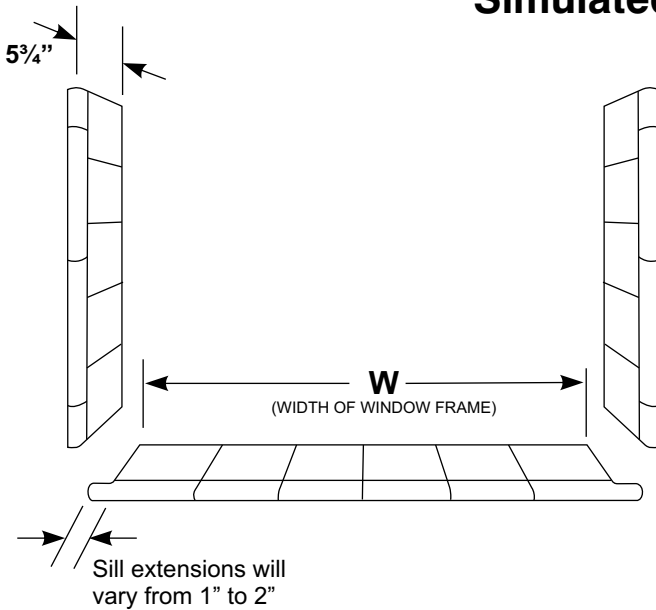

## Simulated Tile Window Kits

MODEL	W (DENOTES WIDTH OF WINDOW FRAME)
1600WK	16"
2400WK	24"
3000WK	30"
3600WK	36"
4200WK	42"
4800WK	48"

Material for side panels is a single 48" piece which cut in half will yield two 24" sides.

*AmeriWall* window kits are made up of three components consisting of a sill piece and two side pieces or panels. They are available in standard window widths listed above. The side pieces or panels of our window kit are 24" in length or height (*shipped as one 48" piece*), are designed to be installed in conjunction with the sill piece and terminate at the height of the *AmeriWall* enclosure.

The basic design of the *AmeriWall* window kits allow the sill and side pieces to be glued to a 2" minimum depth, relatively smooth surface window frame that has been exposed by completely removing that portion of *AmeriWall* around the window frame. Both the sill piece and side pieces of our window kits have a rounded bull nose, that extends over the parallel front surface of the edge of the window sill, sides and the enclosure wall.

*AmeriWall* window kit side pieces or panels are typically installed "no higher" than the top of the installed *AmeriWall* enclosure. Therefore the top of the window frame should extend past the top of the *AmeriWall* enclosure. In addition, the sides of the window frame that will be covered should not be higher than the total 24" height of the side pieces or panels provided. If the enclosure extends past the top of the window frame, then a double window kit will be required to completely cover all four (4) sides of the window frame up to a height of 48".